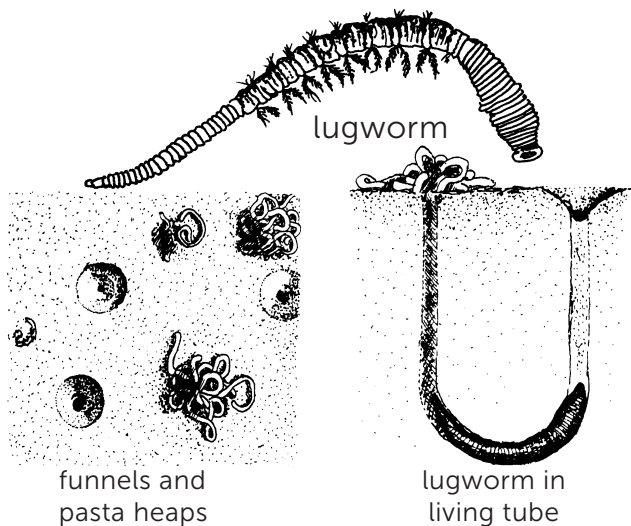

Mudflats

Animals in and on the mudflats

Identification sheet

© Ecomare 2021

ecomare

NATUURMUSEUM & ZEEHONDENOPVANG TEXEL

scud
± 7 mm

mud shrimp
± 1 cm

scraping track

living tube

shore crab

lugworm

funnels and
pasta heaps

lugworm in
living tube

surface corridors

ragworm

living tube

red thread worm
(head down)

Pygospio worm
(head up)

sand mason
worm
(head up)

cat worm