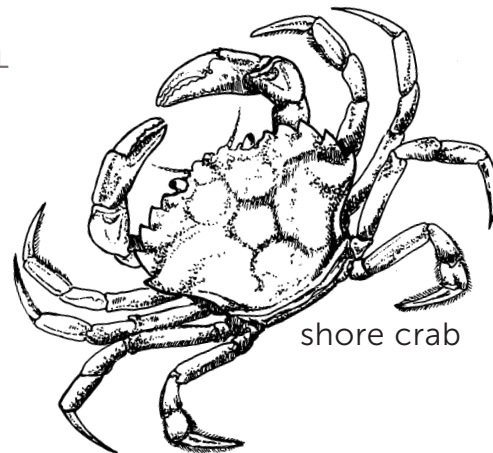

Mudflats

Animals in and on the mudflats

Identification sheet

© Ecomare 2021

ecomare

NATUURMUSEUM & ZEEHONDENOPVANG TEXEL

scud
± 7 mm

mud shrimp
± 1 cm

scraping track

living tube

shore crab

lugworm

funnels and
pasta heaps

lugworm in
living tube

surface corridors

ragworm

living tube

red thread worm
(head down)

Pygospio worm
(head up)

sand mason
worm
(head up)

cat worm