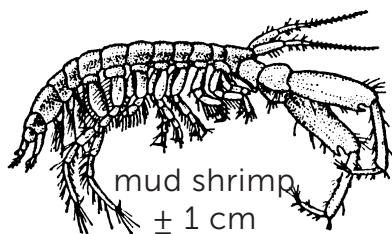

Mudflats

Animals in and on the mudflats

Identification sheet

© Ecomare 2021

ecomare

NATUURMUSEUM & ZEEHONDENOPVANG TEXEL

scud
± 7 mm

mud shrimp
± 1 cm

scraping track

living tube

shore crab

lugworm

funnels and
pasta heaps

lugworm in
living tube

surface corridors

ragworm

living tube

red thread worm
(head down)

Pygospio worm
(head up)

sand mason
worm
(head up)

cat worm